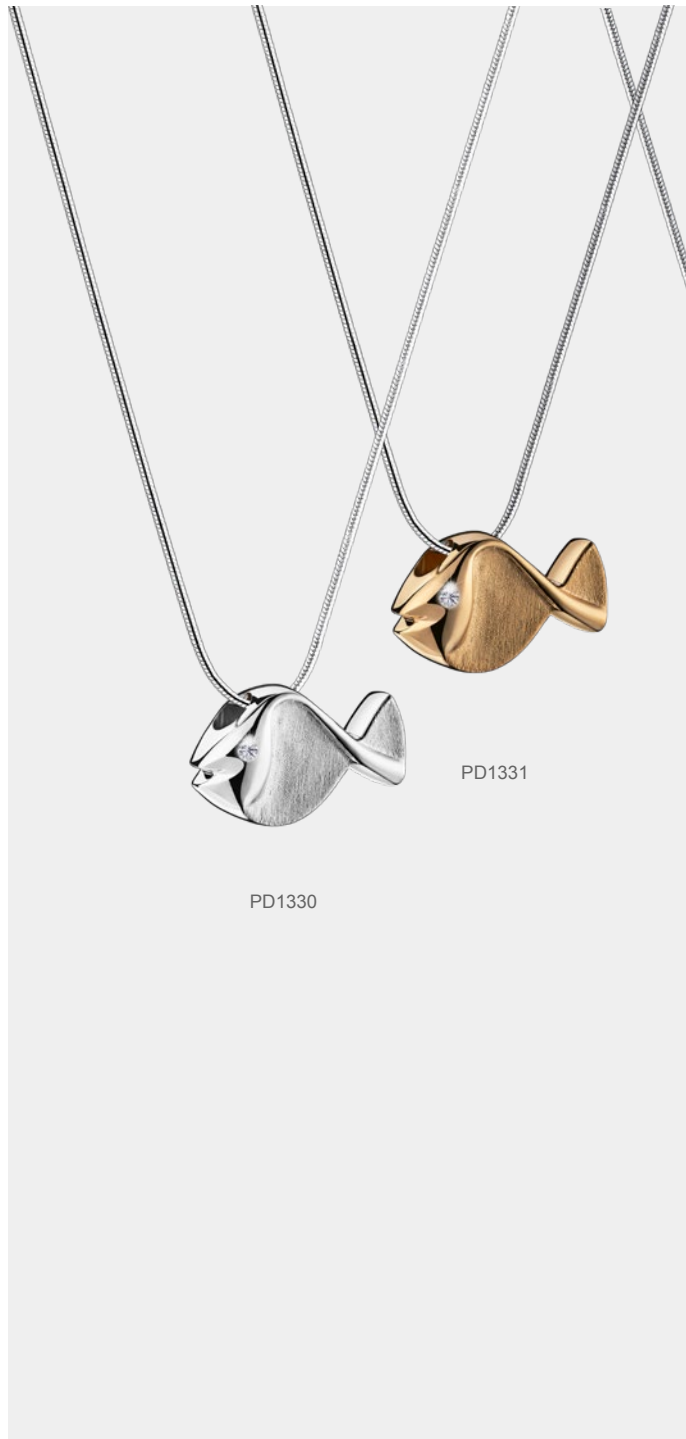

- PD1240 Anchor™ Ashes Pendant Pol Silver | Vol. Symbolic | W 1.5 Cms H 2 Cms | Sterling 925 Silver
- PD1300 Lotus™ Ashes Pendant Bru Silver w/Zirconia | Vol. Symbolic | W 1.7 Cms H 1.5 Cms | Sterling 925 Silver
- PD1301 Lotus™ Ashes Pendant Bru Gold Vermeil w/Zirconia | Vol. Symbolic | W 1.7 Cms H 1.5 Cms | Sterling 925 Silver
- PD1330 Fish™ Ashes Pendant Pol & Bru Silver w/Zirconia | Vol. Symbolic | W 1.8 Cms H 1.1 Cms | Sterling 925 Silver
- PD1331 Fish™ Ashes Pendant Pol & Bru Gold Vermeil w/Zirconia | Vol. Symbolic | W 1.8 Cms H 1.1 Cms | Sterling 925 Silver
- PD1480 SeaShell™ Pearl Ashes Pendant Pol & Bru Silver | Vol. Symbolic | W 1.9 Cms H 1.7 Cms | Sterling 925 Silver
- PD1481 SeaShell™ Pearl Ashes Pendant Pol & Bru Gold Vermeil | Vol. Symbolic | W 1.9 Cms H 1.7 Cms | Sterling 925 Silver

Sterling 925 Silver Necklace included with Pendants
LoveUrns® Treasure™ ~ Wear your Love™

Fish™