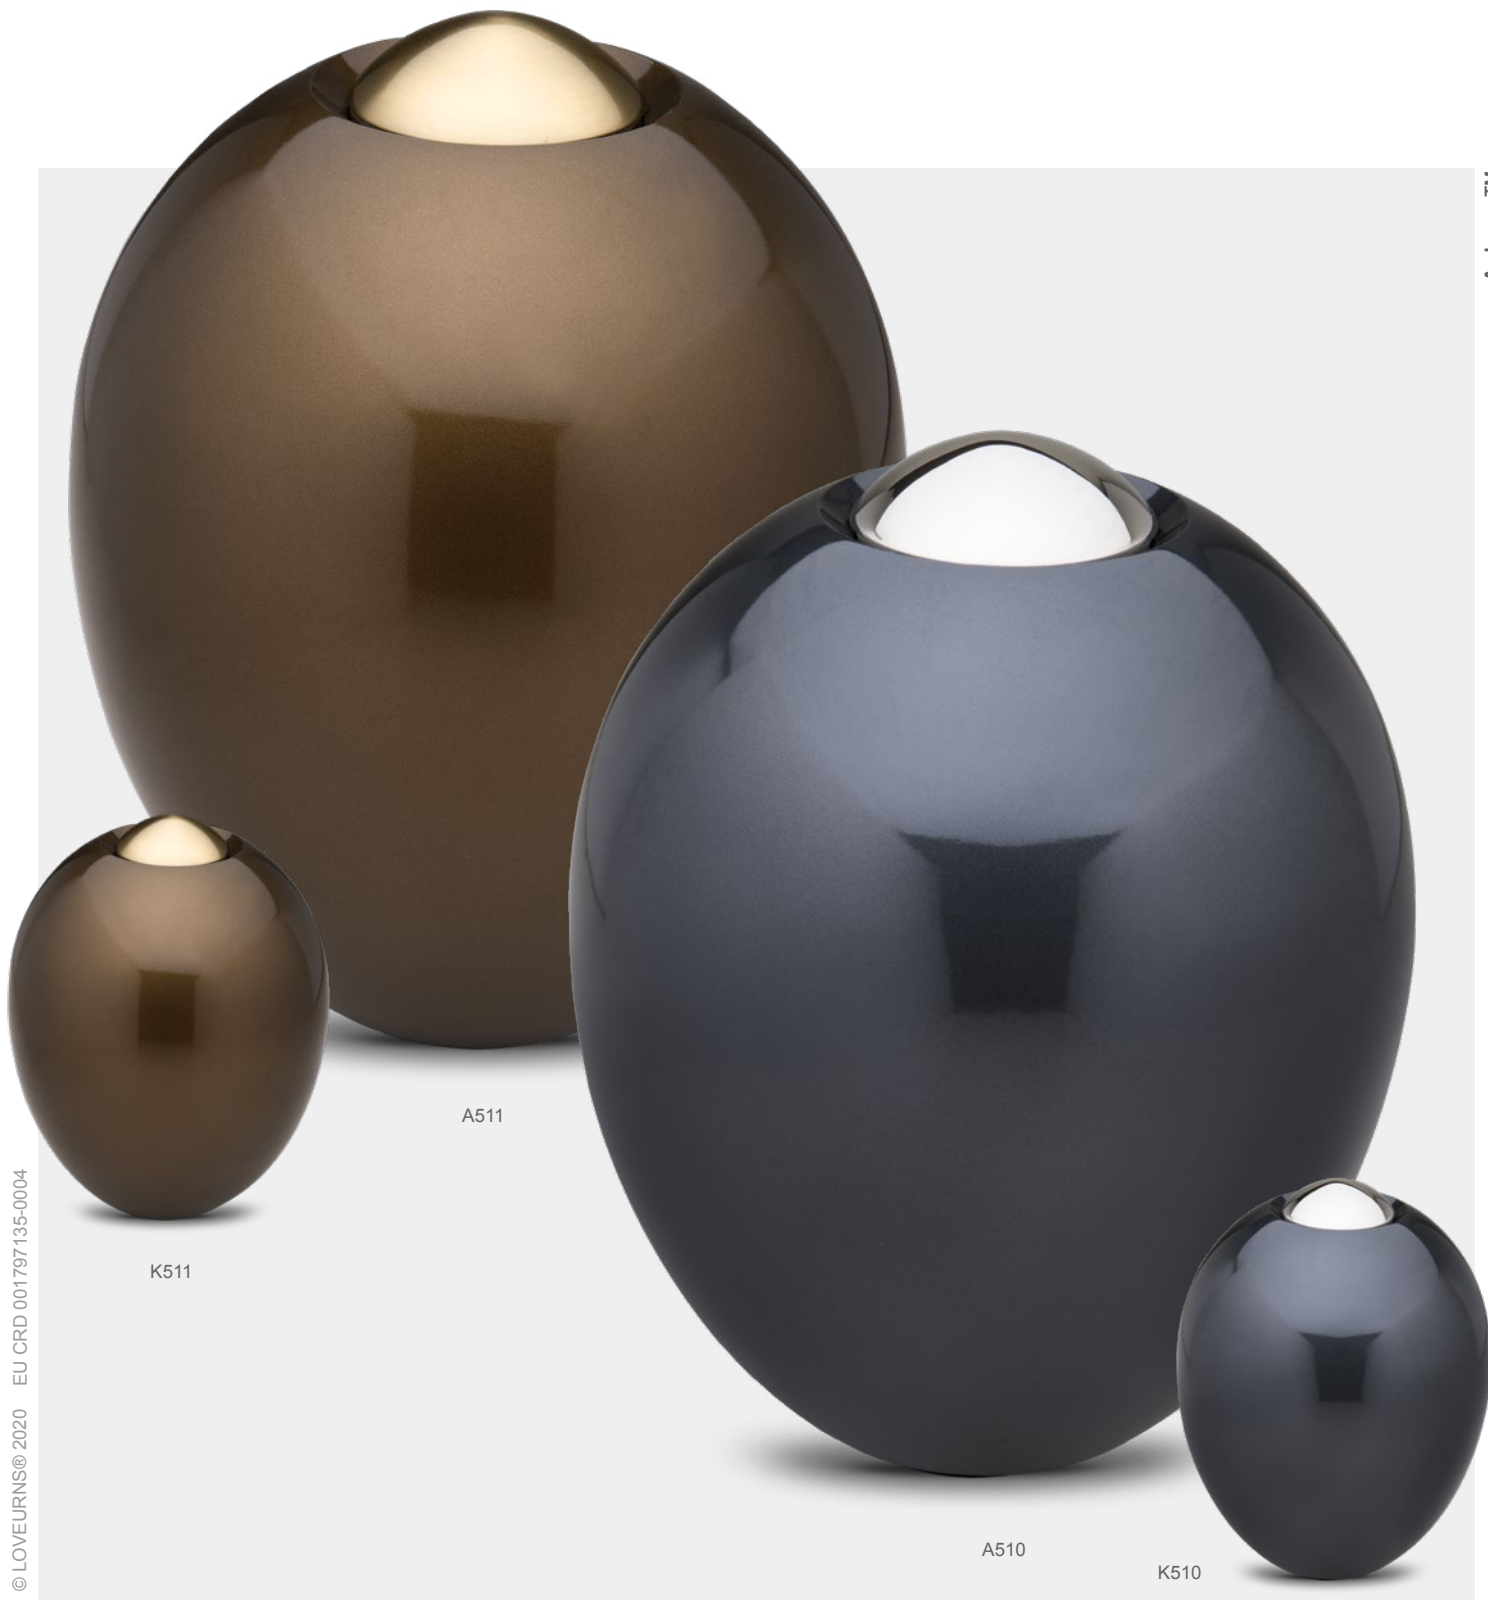

- A218 ArtDeco™ Adult Urn Pol Silver | Vol. 3.5 Ltr | W 16 Cms H 27.5 Cms | Brass
- A510 Adore™ Adult Urn Midnight & Pol Silver | Vol. 4.3 Ltr | W 19.5 Cms H 26 Cms | Brass
- A511 Adore™ Adult Urn Bronze & Bru Gold | Vol. 4.3 Ltr | W 19.5 Cms H 26 Cms | Brass
- K218 ArtDeco™ Keepsake Urn Pol Silver | Vol. 0.05 Ltr | W 4.5 Cms H 7 Cms | Brass
- K510 Adore™ Keepsake Urn Midnight & Pol Silver | Vol. 0.04 Ltr | W 6 Cms H 7.5 Cms | Brass
- K511 Adore™ Keepsake Urn Bronze & Bru Gold | Vol. 0.04 Ltr | W 6 Cms H 7.5 Cms | Brass
- K603 Heart Keepsake Urn Pol Silver | Vol. 0.045 Ltr | W 8 Cms H 3 Cms | Brass
- T669 ArtDeco™ Tealight Urn Pol Silver | Vol. 0.45 Ltr | W 9.5 Cms H 13.5 Cms | Brass & Glass

Glass insert included with Tealights - Candle not included
Protected with GlossCoat™ Handcrafted with Love™ by LoveUrns®

Adore™

© LOVEURNS® 2020 EU CRD 001797135-0004

K511

A511

A510

K510