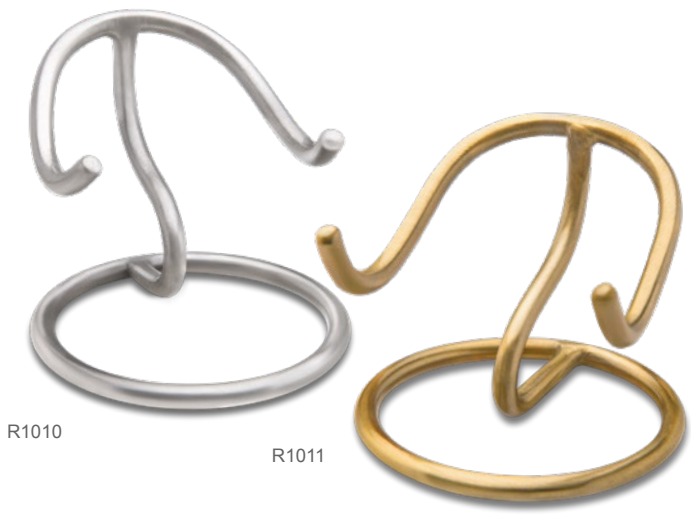

R1010

R1011