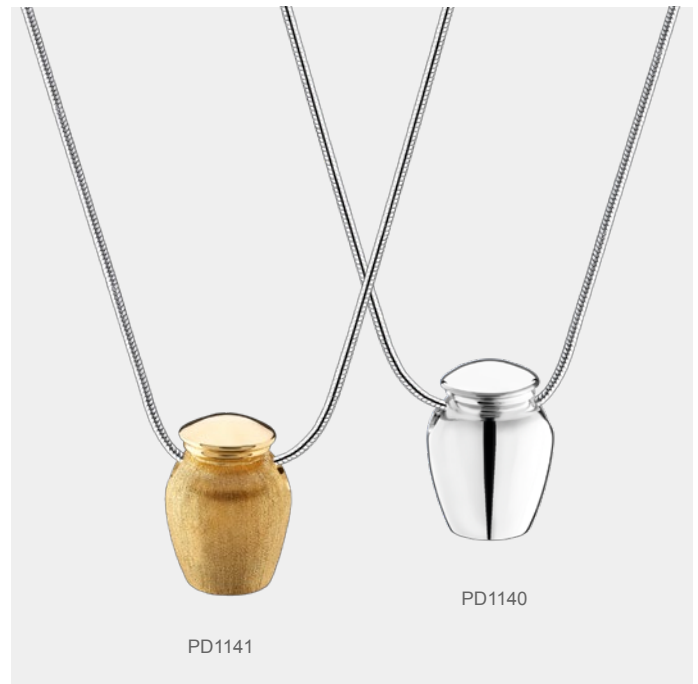

© LOVEURNS® 2020 BRACELET SOLD SEPARATELY

PD1510

FootballHelmet™

PD1511

SoccerBall™

PD1513

Flask™

PD1512

LoveTag™

- PD1110 Drop™ Ashes Pendant Pol Silver | Vol. Symbolic | W 0.9 Cms H 1.6 Cms | Sterling 925 Silver
- PD1120 Tribute™ Ashes Pendant Bru Silver | Vol. Symbolic | W 1.1 Cms H 1.9 Cms | Sterling 925 Silver
- PD1121 Tribute™ Ashes Pendant Bru Ruthenium | Vol. Symbolic | W 1.1 Cms H 1.9 Cms | Sterling 925 Silver
- PD1140 Classic™ Urn Ashes Pendant Pol Silver | Vol. Symbolic | W 1.1 Cms H 1.6 Cms | Sterling 925 Silver
- PD1141 Classic™ Urn Ashes Pendant Pol & Bru Gold Vermeil | Vol. Symbolic | W 1.1 Cms H 1.6 Cms | Sterling 925 Silver
- PD1340 Acorn™ Ashes Pendant Pol & Bru Silver | Vol. Symbolic | W 1.4 Cms H 1.8 Cms | Sterling 925 Silver
- PD1341 Acorn™ Ashes Pendant Pol & Bru Gold Vermeil | Vol. Symbolic | W 1.4 Cms H 1.8 Cms | Sterling 925 Silver
- PD1510 Football Helmet™ Ashes Pendant Pol & Bru Silver | Vol. Symbolic | W 1.7 Cms H 2.2 Cms | Sterling 925 Silver
- PD1511 SoccerBall™ Ashes Pendant Pol & Bru Silver | Vol. Symbolic | W 1.6 Cms H 1.6 Cms | Sterling 925 Silver
- PD1512 LoveTag™ Ashes Pendant Pol & Bru Silver | Vol. Symbolic | W 1.5 Cms H 3.6 Cms | Sterling 925 Silver
- PD1513 Flask™ Ashes Pendant Pol & Bru Ruthenium | Vol. Symbolic | W 1.8 Cms H 2.5 Cms | Sterling 925 Silver

Sterling 925 Silver Necklace included with Pendants  
**LoveUrns® Treasure™ ~ Wear your Love™**

Tribute™

Urn™

Acorn™

Drop™

PD1440

PD1440 Simplicity™ Ashes Pendant Bru Silver w/Swarovski® | Vol. Symbolic | W 1.8 Cms H 1.8 Cms | Sterling 925 Silver  
PD1450 Nirvana™ Azure Ashes Pendant Pol & Bru Silver w/Swarovski® | Vol. Symbolic | W 2.4 Cms H 1.6 Cms | Sterling 925 Silver