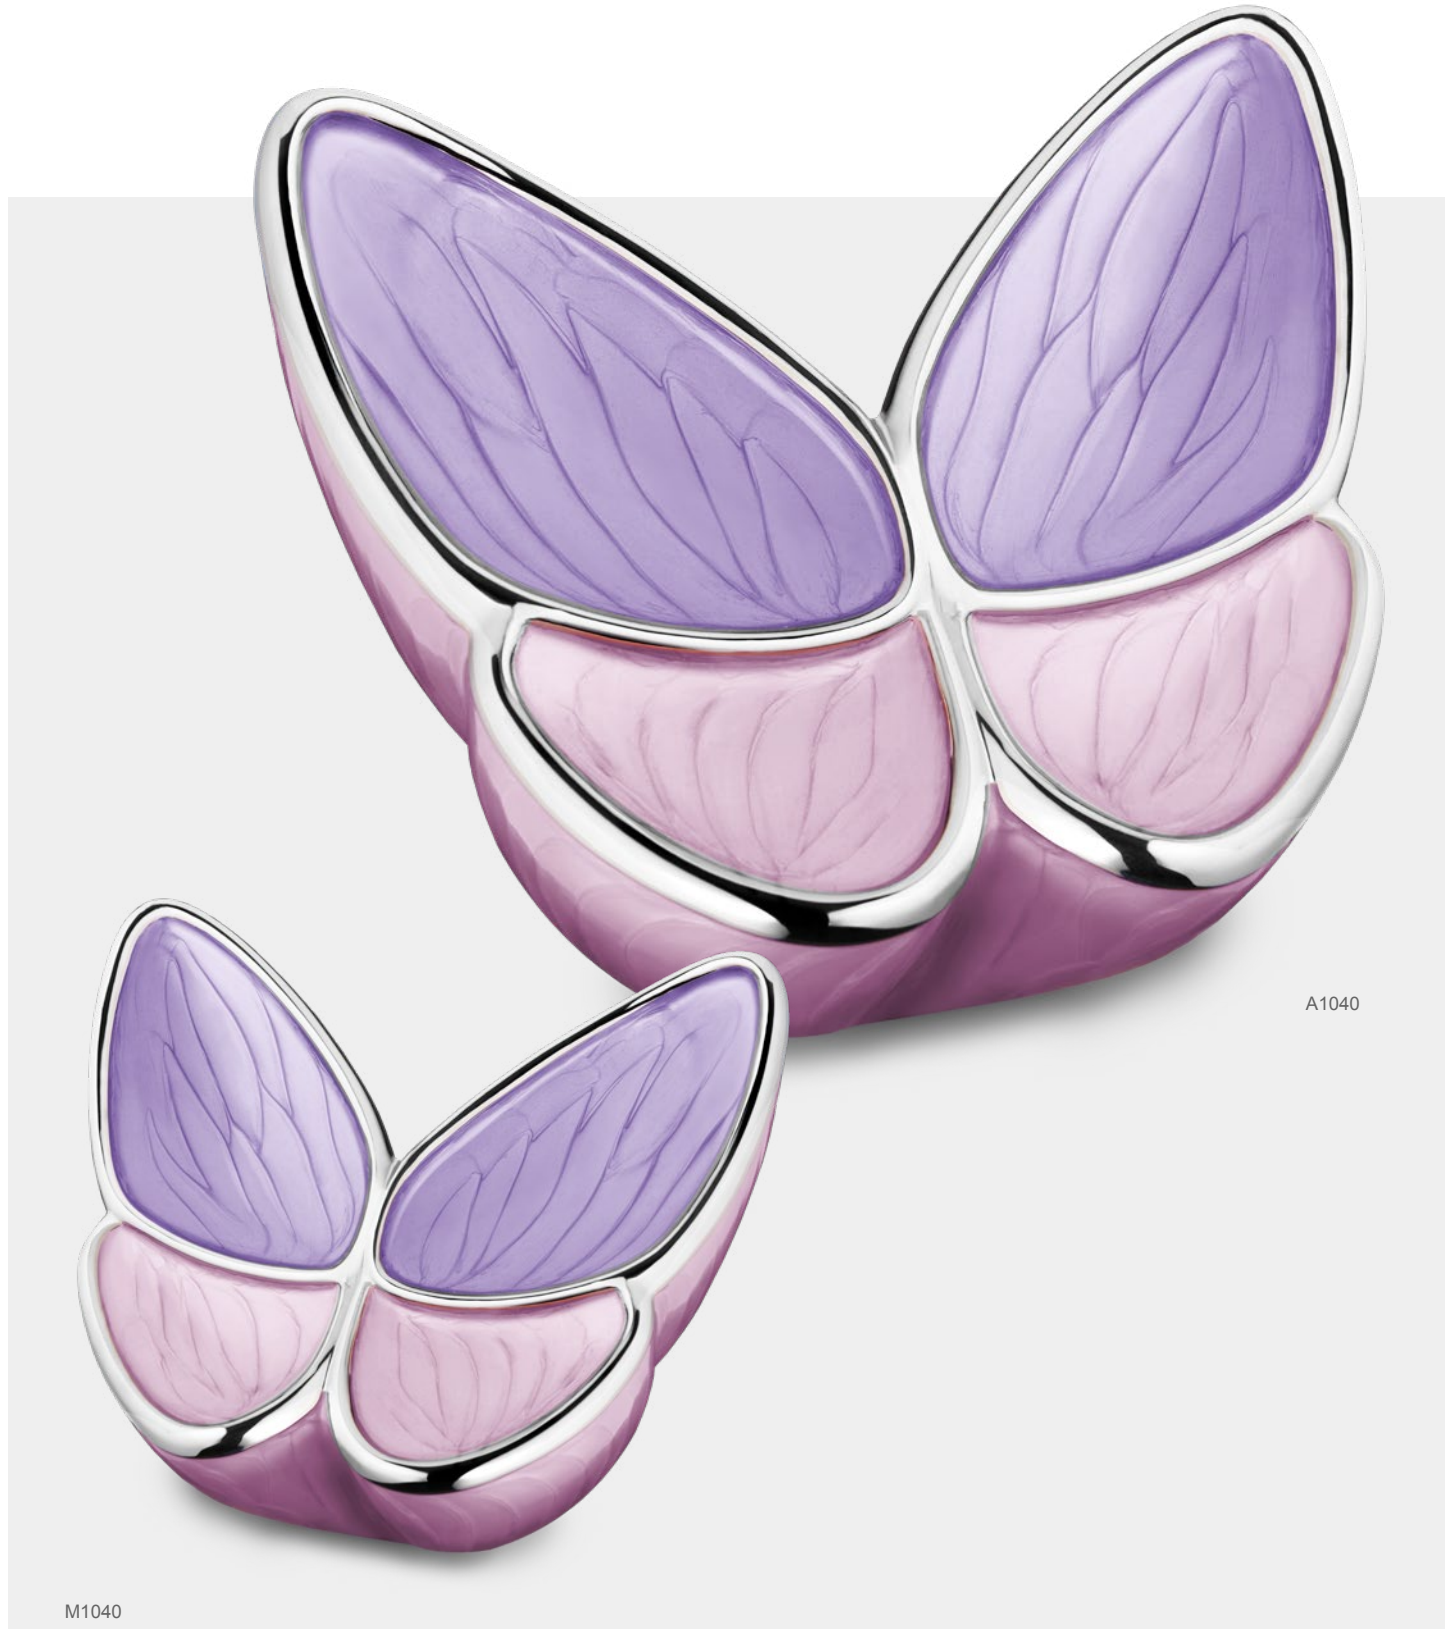

A1040 Wings of Hope™ Adult Urn Pearl Lavender & Pol Silver | Vol. 3.2 Ltr | W 27 Cms H 23 Cms | Brass & Alloy
M1040 Wings of Hope™ Medium Urn Pearl Lavender & Pol Silver | Vol. 0.4 Ltr | W 16.5 Cms H 11.5 Cms | Brass & Alloy
K1040 Wings of Hope™ Keepsake Urn Pearl Lavender & Pol Silver | Vol. 0.045 Ltr | W 8.5 Cms H 6 Cms | Brass & Alloy

BD2090 Wings of Hope™ Ashes Bead Pearl Lavender & Pol Silver | Vol. Symbolic | W 1.3 Cms H 1.3 Cms | Sterling 925 Silver
ER1200 Wings of Hope™ Stud Earrings Pearl Lavender & Pol Silver | W 1.1 Cms H 0.9 Cms | Sterling 925 Silver
PD1200 Wings of Hope™ Ashes Pendant Pearl Lavender & Pol Silver | Vol. Symbolic | W 1.9 Cms H 1.6 Cms | Sterling 925 Silver

Sterling 925 Silver Necklace included with Pendants

Earrings have no cavity for Ashes

Bracelet not included with Beads, sold separately as AC1001

LoveUrns® Treasure™ ~ Wear your Love™

Protected with GlossCoat™ Handcrafted with Love™ by LoveUrns®

A1040

M1040

© LOVEURNS® 2020

Wings of Hope™