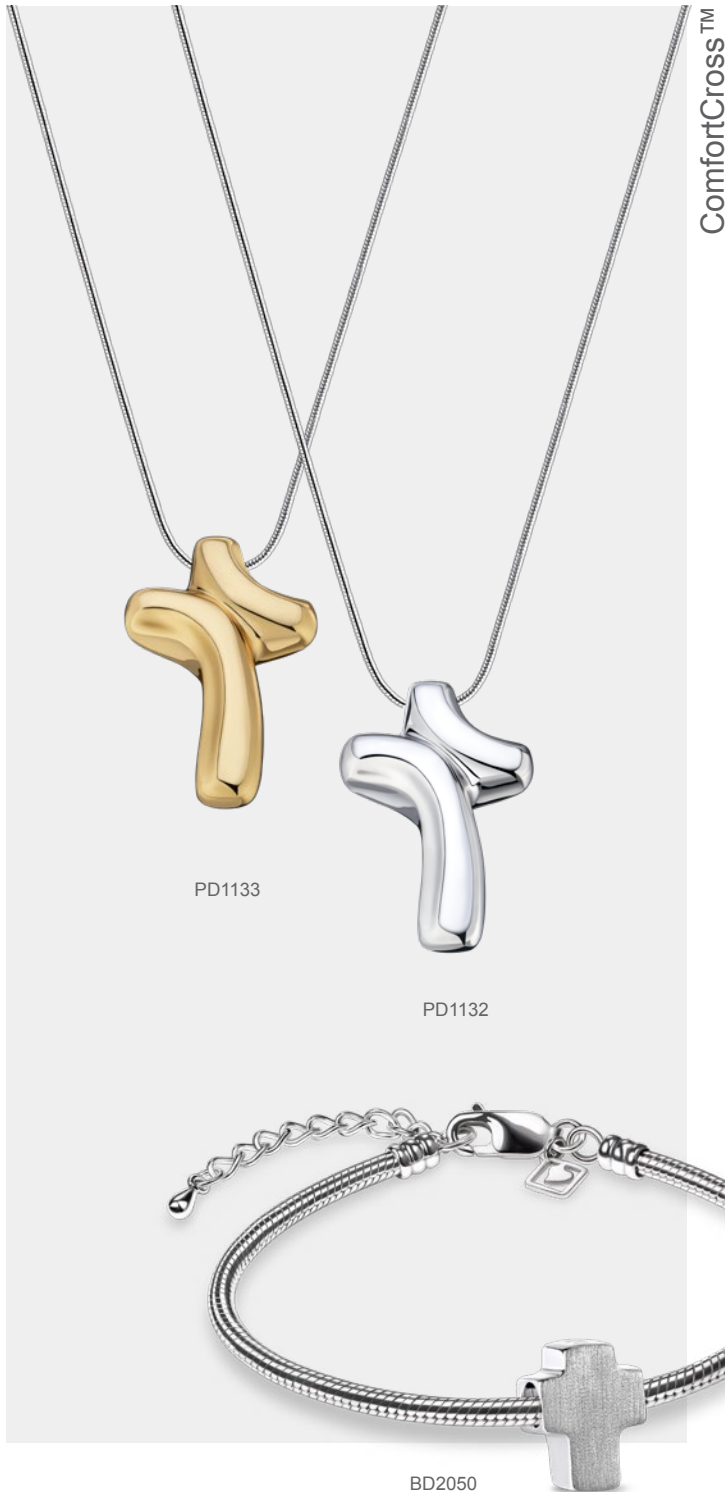

- **PD1090** Cross™ Ashes Pendant Pol Silver | Vol. Symbolic | W 1.8 Cms H 2.3 Cms | Sterling 925 Silver
- **PD1130** Cross™ Elegant Ashes Pendant Bru Silver | Vol. Symbolic | W 2.3 Cms H 3.4 Cms | Sterling 925 Silver
- **PD1131** Cross™ Elegant Ashes Pendant Bru Ruthenium | Vol. Symbolic | W 2.3 Cms H 3.4 Cms | Sterling 925 Silver
- **PD1132** ComfortCross™ Ashes Pendant Pol Silver | Vol. Symbolic | W 1.2 Cms H 2 Cms | Sterling 925 Silver
- **PD1133** ComfortCross™ Ashes Pendant Pol Gold | Vol. Symbolic | W 1.2 Cms H 2 Cms | Sterling 925 Silver
- **PD1520** ItalianHorn™ Ashes Pendant Pol Silver | Vol. Symbolic | W 0.6 Cms H 3 Cms | Sterling 925 Silver
- **PD1521** ItalianHorn™ Ashes Pendant Pol Gold Vermeil | Vol. Symbolic | W 0.6 Cms H 3 Cms | Sterling 925 Silver

BD2050 Cross™ Ashes Bead Bru Silver | Vol. Symbolic | W 1.1 Cms H 1.1 Cms | Sterling 925 Silver

Sterling 925 Silver Necklace included with Pendants
Bracelet not included with Beads, sold separately as AC1001
LoveUrns® Treasure™ ~ Wear your Love™

© LOVEURNS® 2020 BRACELET SOLD SEPARATELY