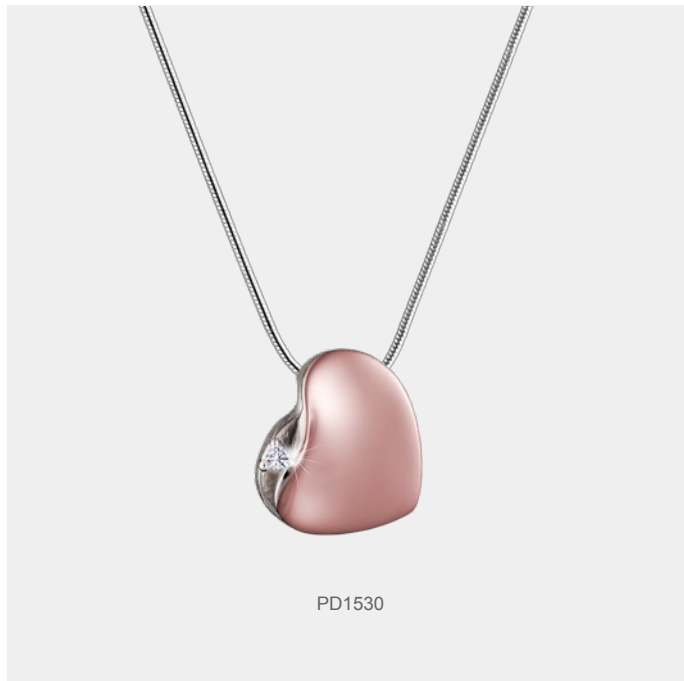

Circle™

- **BD2030** Angelic Star™ Ashes Bead Pol Silver | Vol. Symbolic | W 1.2 Cms H 1.2 Cms | Sterling 925 Silver
- **BD2040** Bloom™ Ashes Bead Pol & Bru Silver | Vol. Symbolic | W 1.1 Cms H 1.1 Cms | Sterling 925 Silver

- **ER1030** Angelic Star™ Stud Earrings Pol Silver | W 1.1 Cms H 1.1 Cms | Sterling 925 Silver
- **ER1031** Angelic Star™ Stud Earrings Bru Gold Vermeil | W 1.1 Cms H 1.1 Cms | Sterling 925 Silver
- **ER1070** Bloom™ Stud Earrings Pol & Bru Silver | W 1.1 Cms H 1.1 Cms | Sterling 925 Silver
- **ER1071** Bloom™ Stud Earrings Pol & Bru Gold Vermeil | W 1.1 Cms H 1.1 Cms | Sterling 925 Silver
- **ER1080** Hope™ Stud Earrings Pol Silver | W 0.5 Cms H 1.4 Cms | Sterling 925 Silver

Sterling 925 Silver Necklace included with Pendants
Earrings have no cavity for Ashes
Bracelet not included with Beads, sold separately as AC1001
LoveUrns® Treasure™ ~ Wear your Love™

PD1530

LeaningHeart™ Crystal