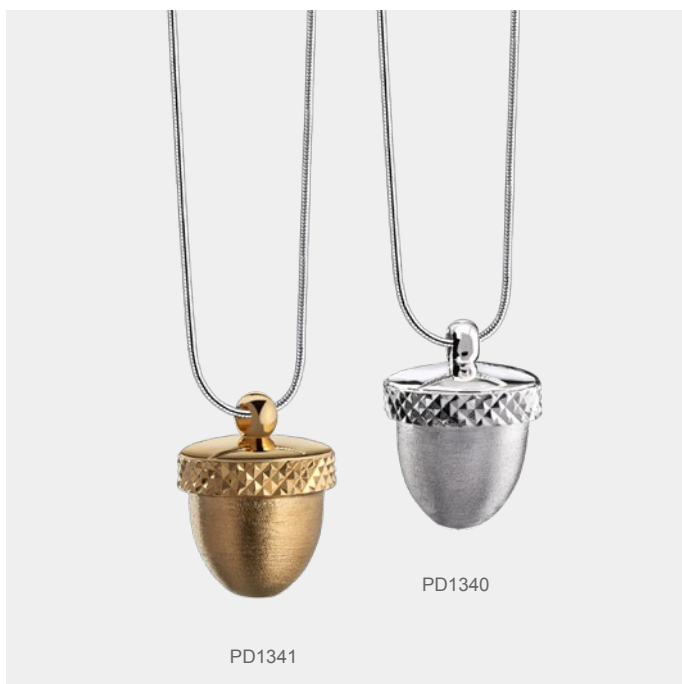

© LOVEURNS® 2020 BRACELET SOLD SEPARATELY

PD1510

FootballHelmet™

PD1511

SoccerBall™

PD1513

Flask™

PD1512

LoveTag™

- PD1110 Drop™ Ashes Pendant Pol Silver | Vol. Symbolic | W 0.9 Cms H 1.6 Cms | Sterling 925 Silver
- PD1120 Tribute™ Ashes Pendant Bru Silver | Vol. Symbolic | W 1.1 Cms H 1.9 Cms | Sterling 925 Silver
- PD1121 Tribute™ Ashes Pendant Bru Ruthenium | Vol. Symbolic | W 1.1 Cms H 1.9 Cms | Sterling 925 Silver
- PD1140 Classic™ Urn Ashes Pendant Pol Silver | Vol. Symbolic | W 1.1 Cms H 1.6 Cms | Sterling 925 Silver
- PD1141 Classic™ Urn Ashes Pendant Pol & Bru Gold Vermeil | Vol. Symbolic | W 1.1 Cms H 1.6 Cms | Sterling 925 Silver
- PD1340 Acorn™ Ashes Pendant Pol & Bru Silver | Vol. Symbolic | W 1.4 Cms H 1.8 Cms | Sterling 925 Silver
- PD1341 Acorn™ Ashes Pendant Pol & Bru Gold Vermeil | Vol. Symbolic | W 1.4 Cms H 1.8 Cms | Sterling 925 Silver
- PD1510 Football Helmet™ Ashes Pendant Pol & Bru Silver | Vol. Symbolic | W 1.7 Cms H 2.2 Cms | Sterling 925 Silver
- PD1511 SoccerBall™ Ashes Pendant Pol & Bru Silver | Vol. Symbolic | W 1.6 Cms H 1.6 Cms | Sterling 925 Silver
- PD1512 LoveTag™ Ashes Pendant Pol & Bru Silver | Vol. Symbolic | W 1.5 Cms H 3.6 Cms | Sterling 925 Silver
- PD1513 Flask™ Ashes Pendant Pol & Bru Ruthenium | Vol. Symbolic | W 1.8 Cms H 2.5 Cms | Sterling 925 Silver

Sterling 925 Silver Necklace included with Pendants  
**LoveUrns® Treasure™ ~ Wear your Love™**

Tribute™

Urn™

Acorn™

Drop™

PD1440

PD1440 Simplicity™ Ashes Pendant Bru Silver w/Swarovski® | Vol. Symbolic | W 1.8 Cms H 1.8 Cms | Sterling 925 Silver  
PD1450 Nirvana™ Azure Ashes Pendant Pol & Bru Silver w/Swarovski® | Vol. Symbolic | W 2.4 Cms H 1.6 Cms | Sterling 925 Silver