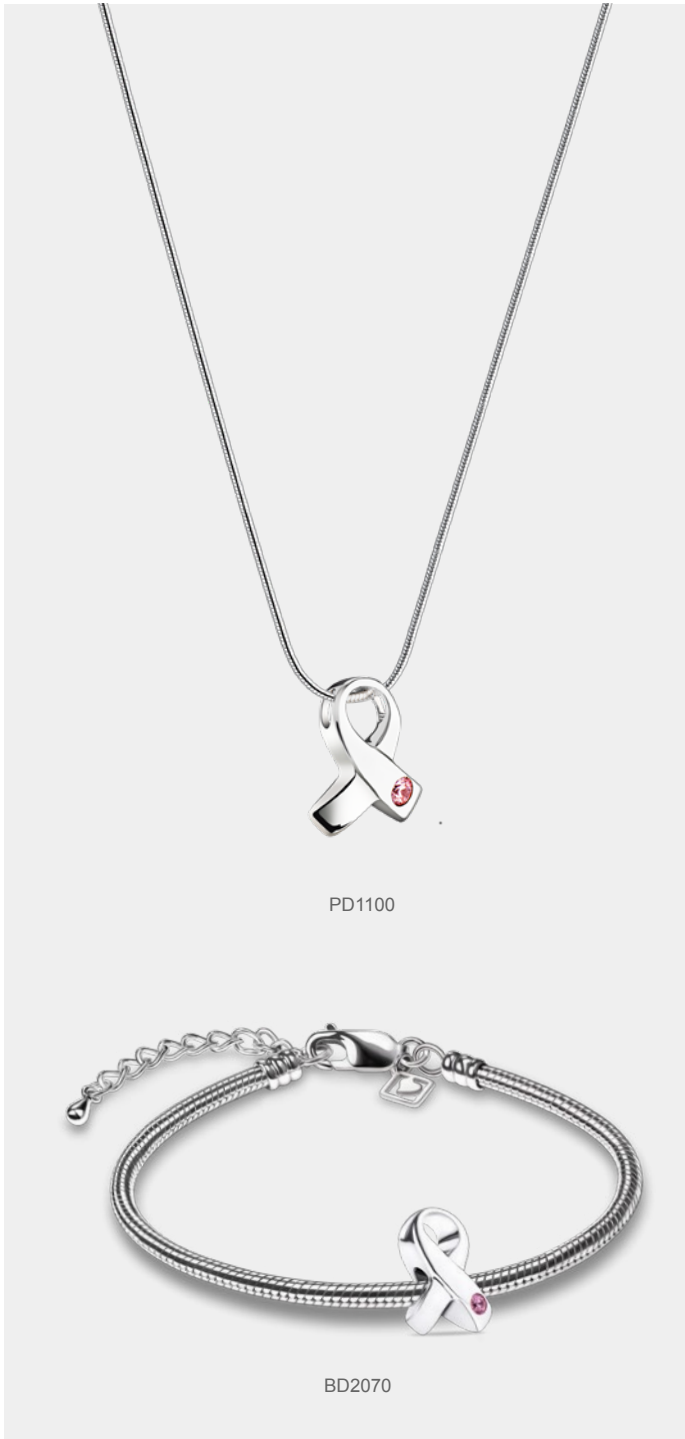

PD1100

BD2070

BRACELET SOLD SEPARATELY