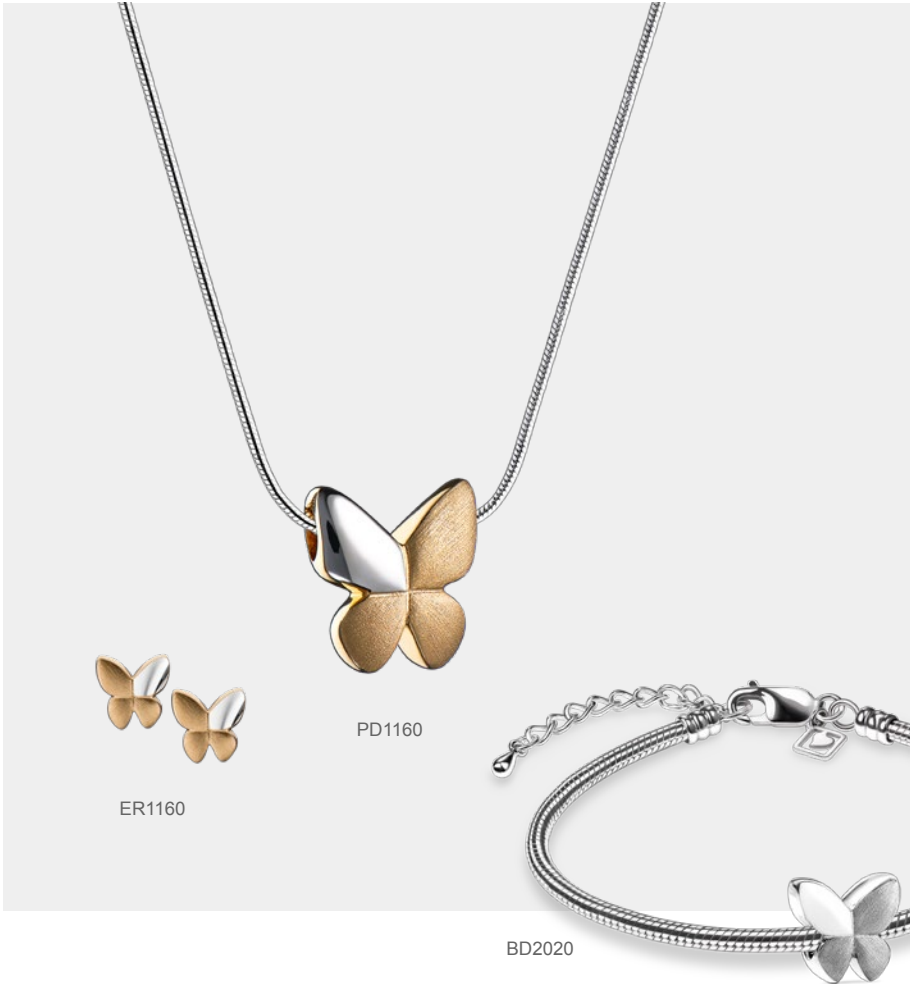

**BD2090** Wings of Hope™ Ashes Bead Pearl Lavender & Pol Silver | Vol. Symbolic | W 1.3 Cms H 1.3 Cms | Sterling 925 Silver  
**BD2091** Wings of Hope™ Ashes Bead Pearl Blue & Pol Silver | Vol. Symbolic | W 1.3 Cms H 1.3 Cms | Sterling 925 Silver  
**BD2092** Wings of Hope™ Ashes Bead Pearl White & Pol Silver | Vol. Symbolic | W 1.3 Cms H 1.3 Cms | Sterling 925 Silver  
**ER1200** Wings of Hope™ Stud Earrings Pearl Lavender & Pol Silver | W 1.1 Cms H 0.9 Cms | Sterling 925 Silver  
**ER1201** Wings of Hope™ Stud Earrings Pearl Blue & Pol Silver | W 1.1 Cms H 0.9 Cms | Sterling 925 Silver  
**ER1202** Wings of Hope™ Stud Earrings Pearl White & Pol Silver | W 1.1 Cms H 0.9 Cms | Sterling 925 Silver

Sterling 925 Silver Necklace included with Pendants  
 Earrings have no cavity for Ashes  
 Bracelet not included with Beads, sold separately as AC1001  
**LoveUrns® Treasure™ ~ Wear your Love™**

Wings of Hope™

BRACELET SOLD SEPARATELY

Omega™

Butterfly™

BRACELET SOLD SEPARATELY

- PD1040** Omega™ Ashes Pendant Pol & Bru Silver w/Zirconia | Vol. Symbolic | W 1.3 Cms H 1.3 Cms | Sterling 925 Silver
- PD1041** Omega™ Ashes Pendant Pol & Bru Gold Vermeil w/Zirconia | Vol. Symbolic | W 1.3 Cms H 1.3 Cms | Sterling 925 Silver
- PD1060** Eternity™ Ashes Pendant Bru Silver w/Zirconia | Vol. Symbolic | W 2.7 Cms H 2.7 Cms | Sterling 925 Silver
- PD1061** Eternity™ Ashes Pendant Bru Gold Vermeil w/Zirconia | Vol. Symbolic | W 2.7 Cms H 2.7 Cms | Sterling 925 Silver
- PD1160** Butterfly™ Ashes Pendant Bru Silver & Gold Vermeil | Vol. Symbolic | W 1.5 Cms H 1.5 Cms | Sterling 925 Silver