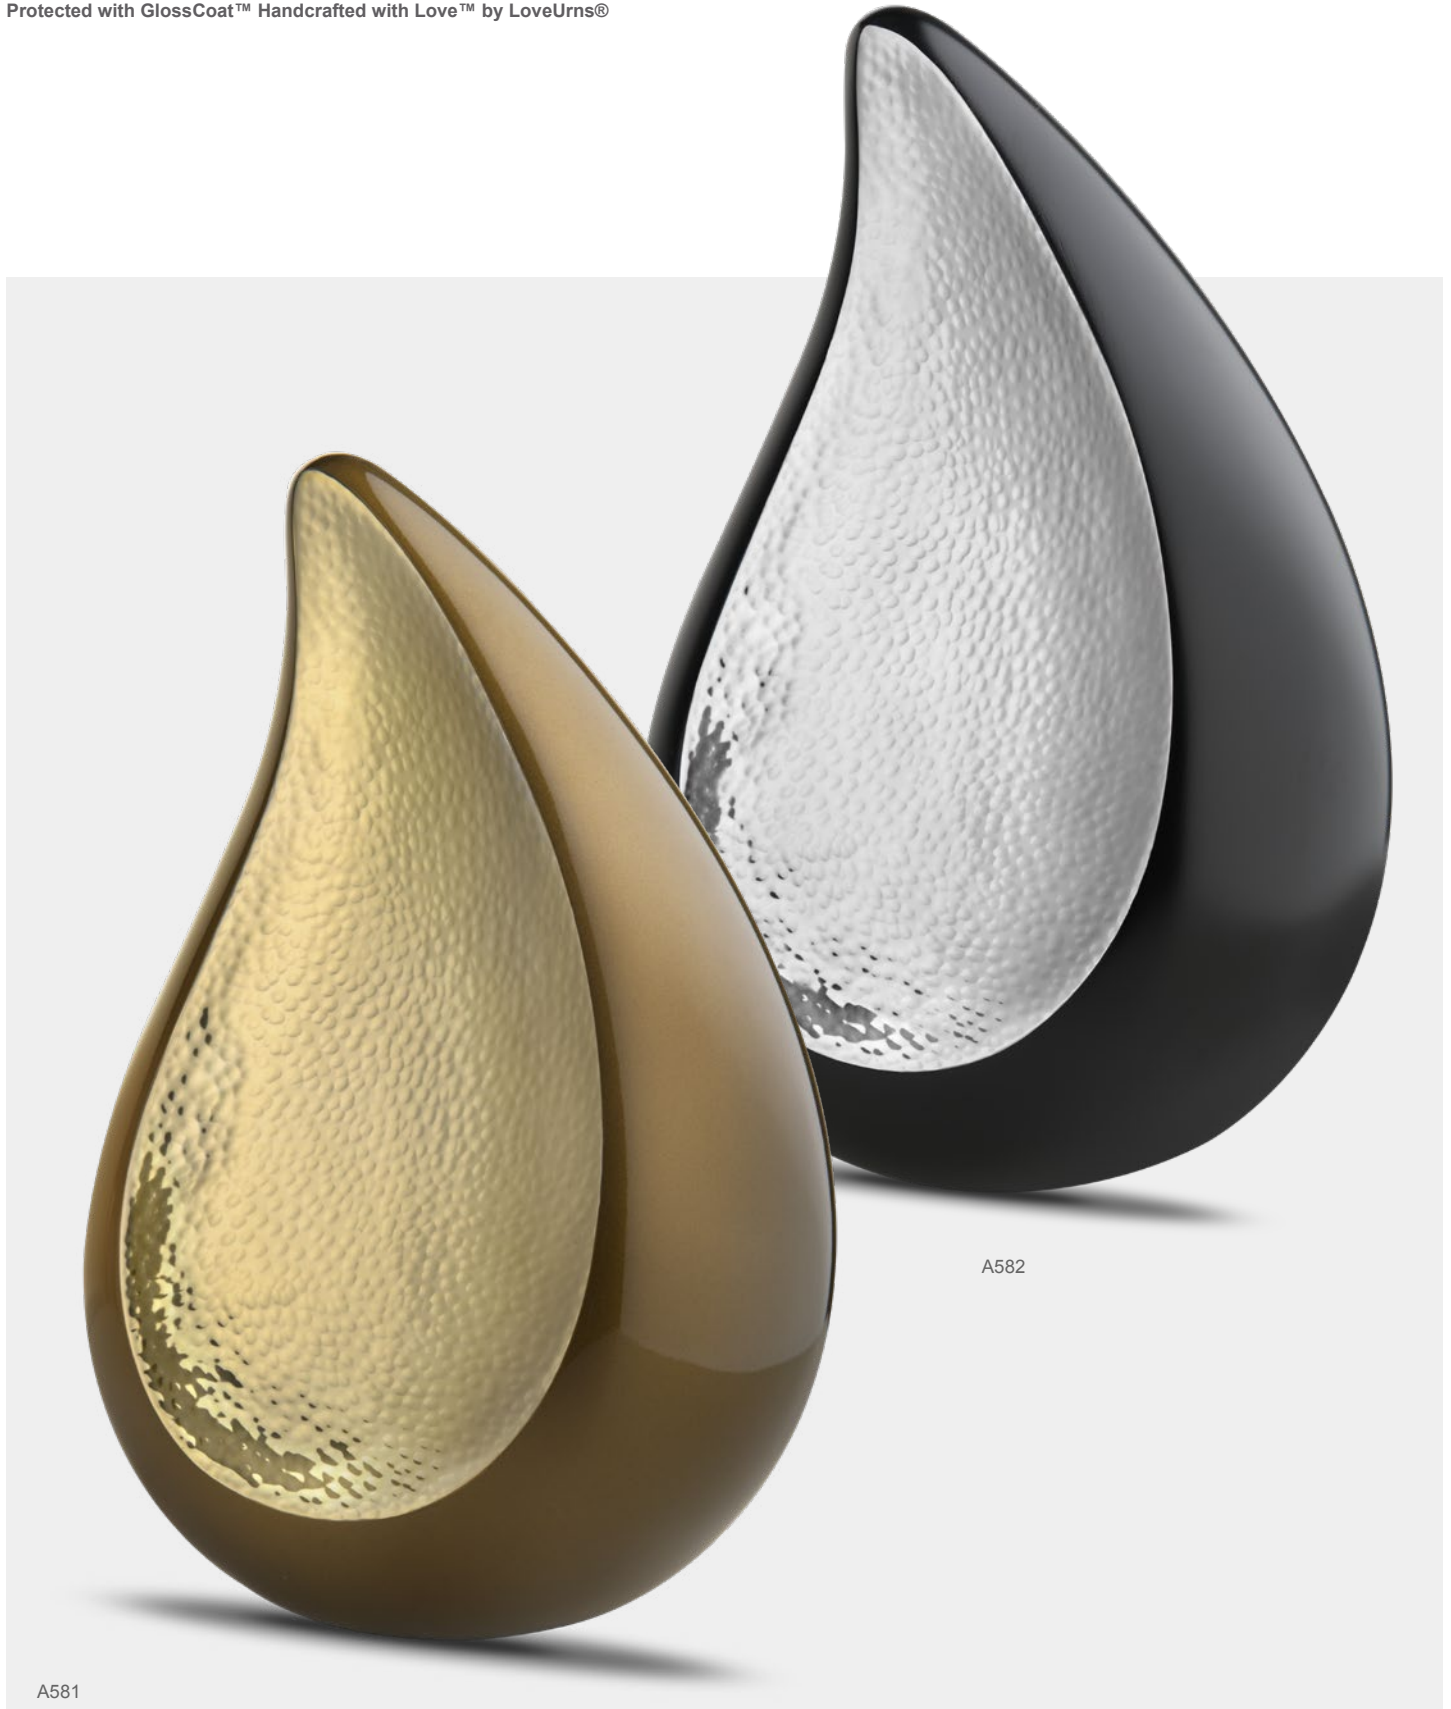

BD2060

A580

**A580** TearDrop™ Adult Urn Midnight & Bru Pewter | Vol. 2.3 Ltr | W 14 Cms H 27 Cms | Brass  
**A581** TearDrop™ Adult Urn Bronze & Hmd Gold | Vol. 2.3 Ltr | W 14 Cms H 27 Cms | Brass  
**A582** TearDrop™ Adult Urn Black & Hmd Silver | Vol. 2.3 Ltr | W 14 Cms H 27 Cms | Brass

**BD2060** TearDrop™ Ashes Bead Pol & Bru Silver | Vol. Symbolic | W 1 Cms H 1 Cms | Sterling 925 Silver  
**PD1020** TearDrop™ Ashes Pendant Pol & Bru Silver | Vol. Symbolic | W 1.4 Cms H 1.8 Cms | Sterling 925 Silver  
**PD1021** TearDrop™ Ashes Pendant Pol & Bru Gold Vermeil | Vol. Symbolic | W 1.4 Cms H 1.8 Cms | Sterling 925 Silver  
**PD1023** TearDrop™ Ashes Pendant Pol & Bru Ruthenium | Vol. Symbolic | W 1.4 Cms H 1.8 Cms | Sterling 925 Silver

Sterling 925 Silver Necklace included with Pendants  
Bracelet not included with Beads, sold separately as AC1001

**LoveUrns® Treasure™ ~ Wear your Love™**

**Protected with GlossCoat™ Handcrafted with Love™ by LoveUrns®**