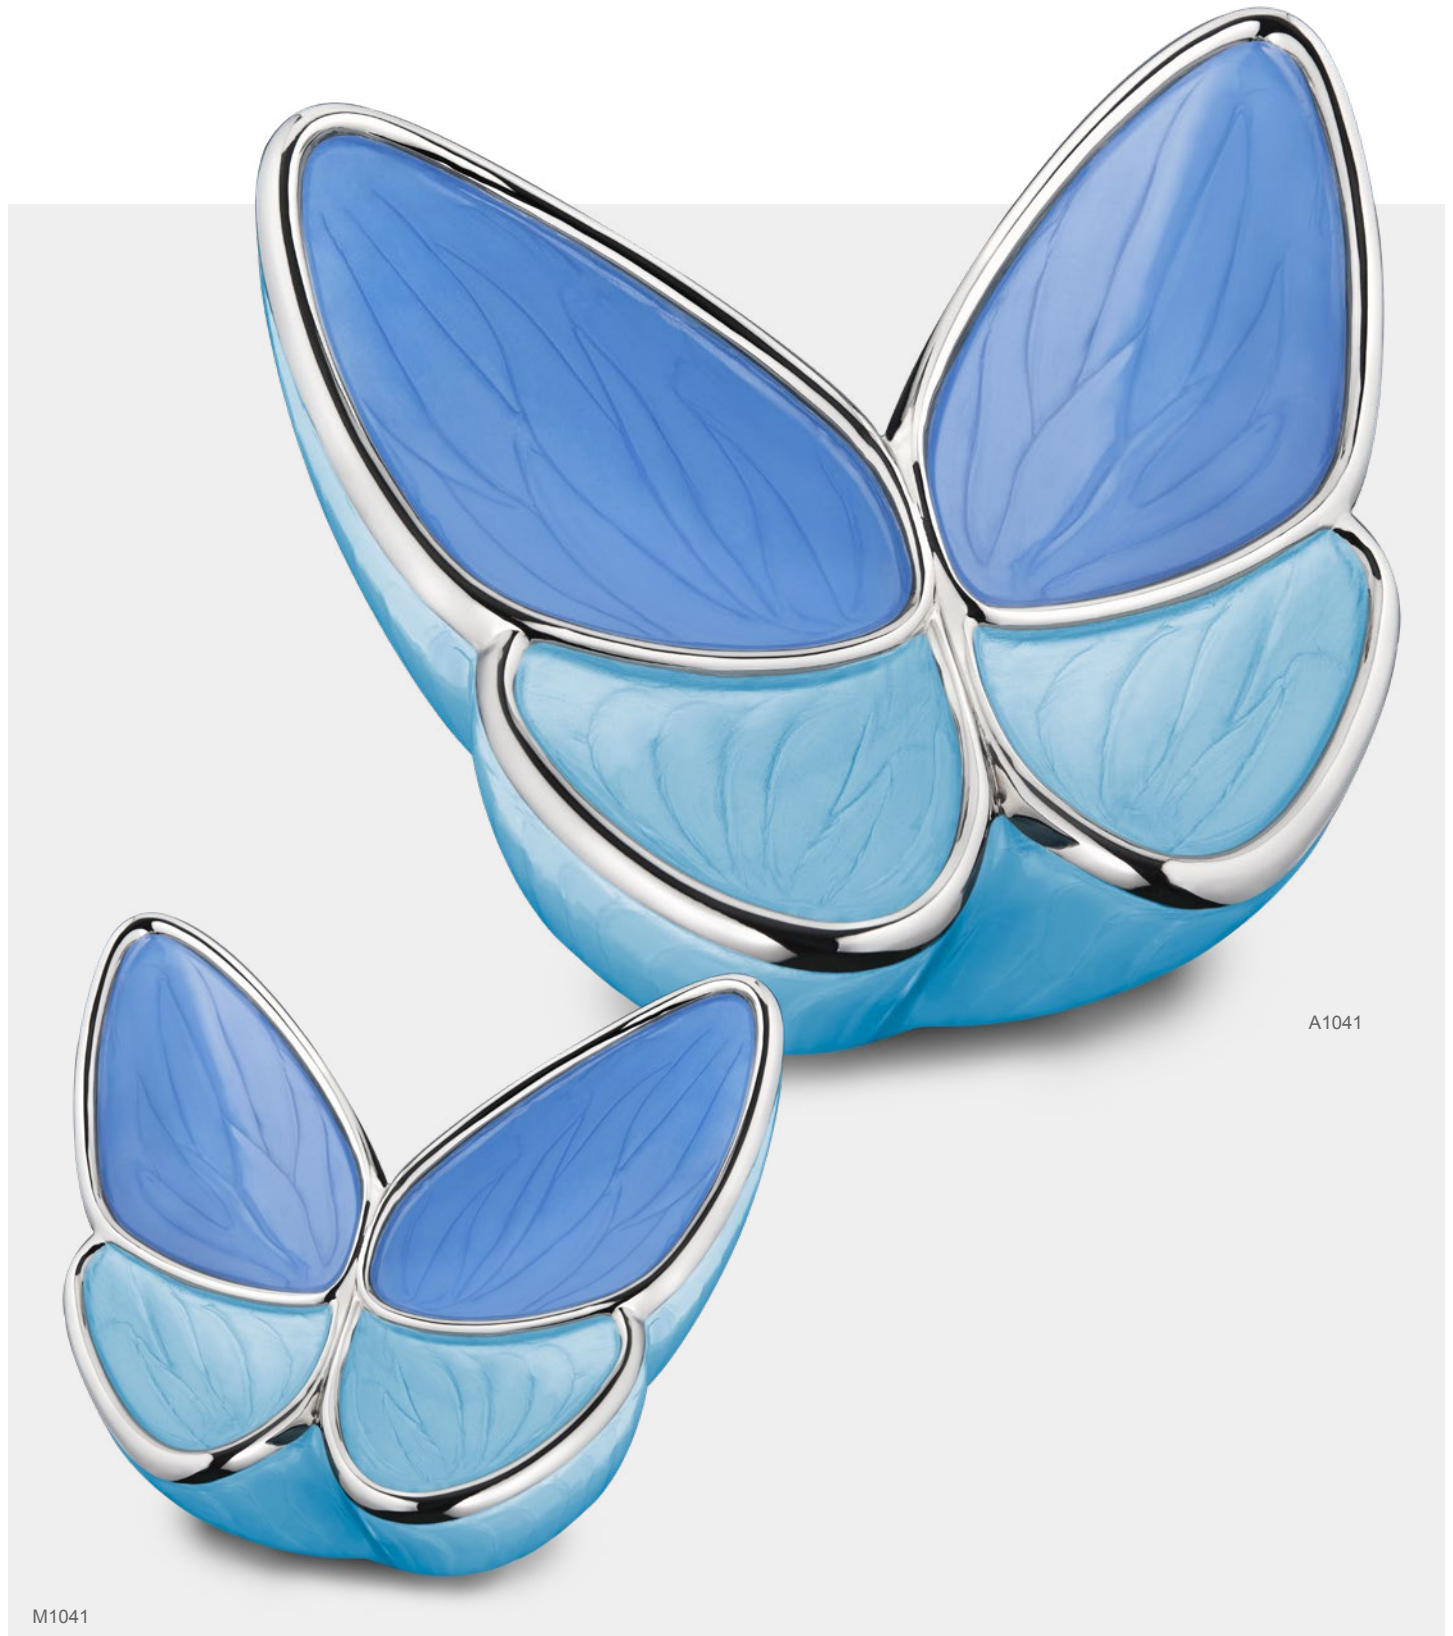

A1041 Wings of Hope™ Adult Urn Peal Blue & Pol Silver | Vol. 3.2 Ltr | W 27 Cms H 23 Cms | Brass & Alloy
M1041 Wings of Hope™ Medium Urn Peal Blue & Pol Silver | Vol. 0.4 Ltr | W 16.5 Cms H 11.5 Cms | Brass & Alloy
K1041 Wings of Hope™ Keepsake Urn Peal Blue & Pol Silver | Vol. 0.045 Ltr | W 8.5 Cms H 6 Cms | Brass & Alloy

BD2091 Wings of Hope™ Ashes Bead Pearl Blue & Pol Silver | Vol. Symbolic | W 1.3 Cms H 1.3 Cms | Sterling 925 Silver
ER1201 Wings of Hope™ Stud Earrings Pearl Blue & Pol Silver | W 1.1 Cms H 0.9 Cms | Sterling 925 Silver
PD1201 Wings of Hope™ Ashes Pendant Pearl Blue & Pol Silver | Vol. Symbolic | W 1.9 Cms H 1.6 Cms | Sterling 925 Silver

Sterling 925 Silver Necklace included with Pendants

Earrings have no cavity for Ashes

Bracelet not included with Beads, sold separately as AC1001

LoveUrns® Treasure™ ~ Wear your Love™

Protected with GlossCoat™ Handcrafted with Love™ by LoveUrns®

Wings of Hope™

A1041

M1041

© LOVEURNS® 2020